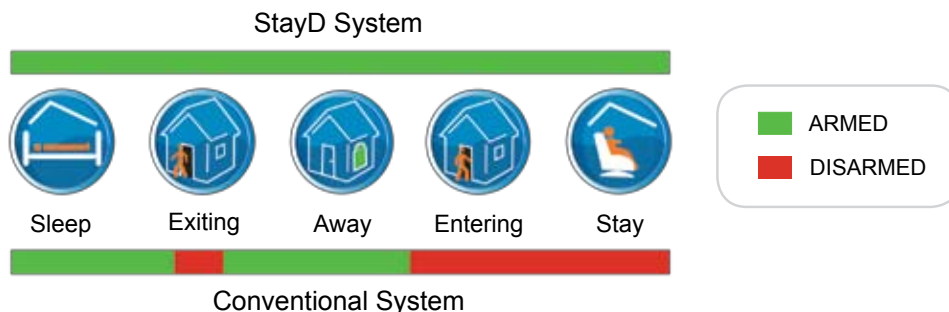

Protection Timeline

P **▲** **R** **▲** **D** **O** **X**®
S E C U R I T Y S Y S T E M S

PARADOX.COM